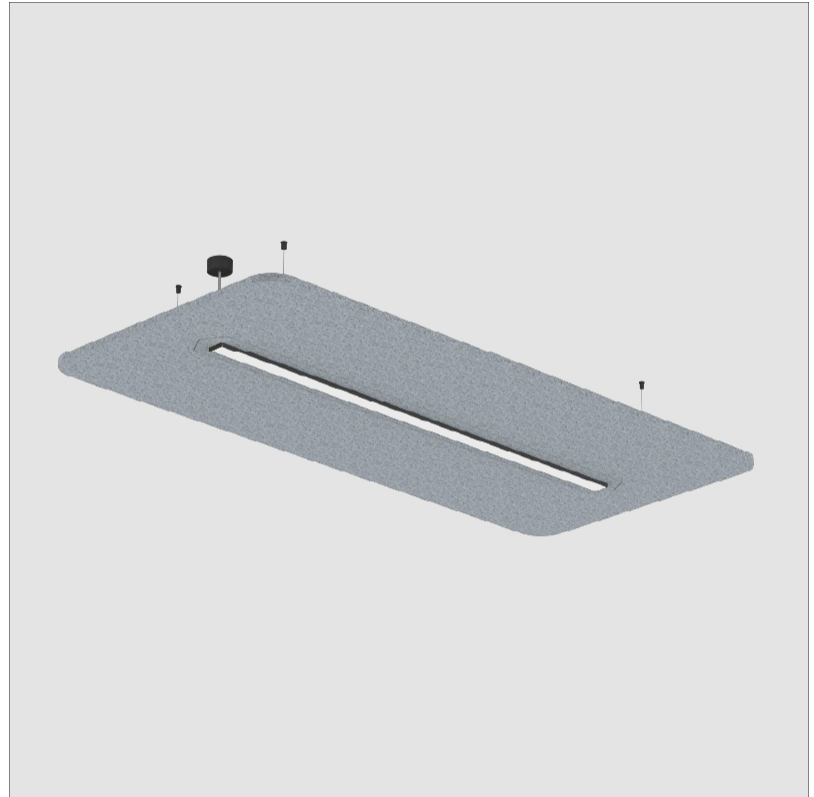

Holder Finish: [SSR / BKV / CWI / CRY / HAB / LAG / UFT / ITA / RUA / RUR / MIC / FTG / MYG / TWT / LOD / PUS / FRO / FUP / KIA / POP / BLS / SPG / MEY / GOH / GUM / CHC / COM / ABZ / JAG](#)

Accent Finish: [OPL / MPM / CMP / BKR / WHR / GCL / WWR / WWL / WDA](#)

Acoustic Finish: [SFW / CYW / SEE / SYN / MTS / PMB / TTN / CYB / STO / DPE / BES / SHB / ARE / ANE / VRD / CRF](#)

Fixture Material: [Acoustic / Aluminum / PMMA](#)

Primary Material: [Acoustic](#)

Cable Details: [2000mm/78 3/4" or 6000mm/236 1/4" Cable, - Transparent](#)

ELECTRICAL

Lamp Type: LED
Input Wattage (W): 73.1
Total Output Wattage (W): 66.3
Dimming: [Non-dimming / DALI Dimming / MATTER Dimming](#)
Driver Included: No
Driver Location: Remote
Driver Class: Class 2
Input Voltage (V): 120 - 277
Upon Request: [0 - 10V Dimming / Phase Dimming](#)

LED

Color Temperature (°K): [2700 / 3000 / 3500 / 4000](#)
Max. Delivered Lumen (lm): Max 10140
Nominal Lumen (lm): Max 12120
CRI: >90 CRI
Lamp Life (hrs): 50000

OPTICAL

RATINGS AND CERTIFICATIONS

Certified By: Certified for North American Standards

© 2026, T 1800-388-3382, F 416-247-9319, www.zaneen.com

Available for International specifications by adding 'INT' at the end of the existing Model #. For assistance on 'custom' specifications, contact zteam@zaneen.com. In a constant effort to supply the best product, we reserve the right to change specifications or materials without notice. The most recent specification sheets are found at zaneen.com

PROJECT
TYPE
SPECIFIER
QUANTITY
DATE