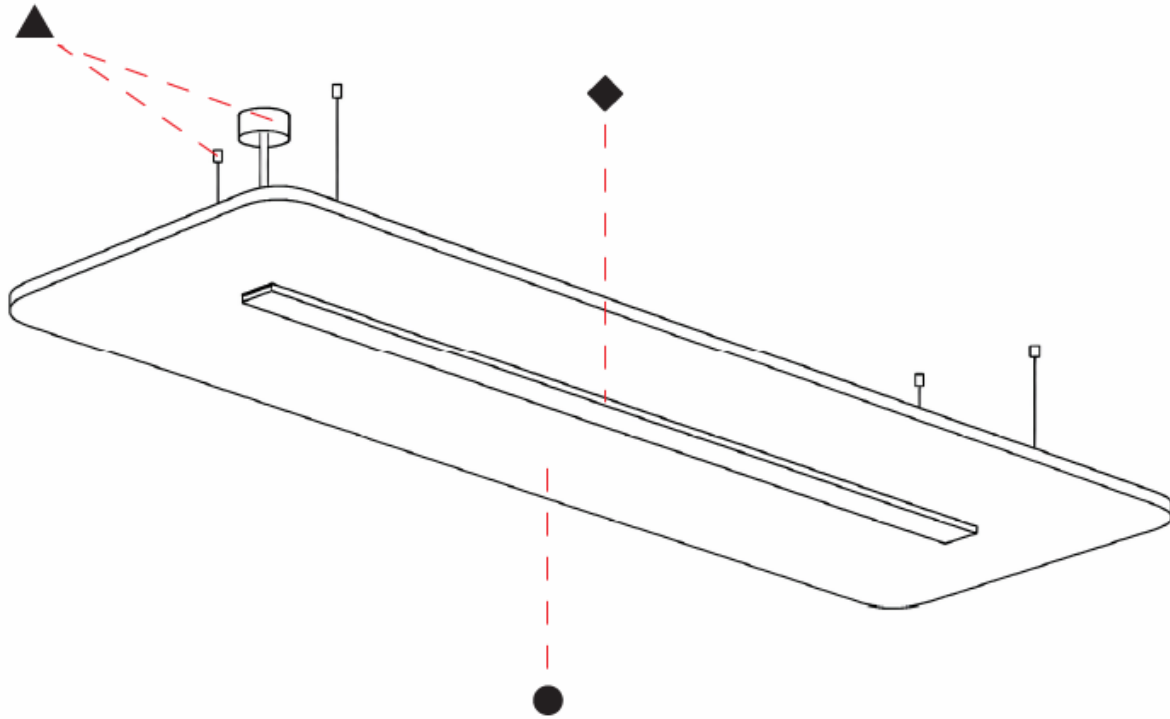

A3001164-

PROJECT _____

TYPE _____

SPECIFIER _____

QUANTITY _____

DATE _____

A