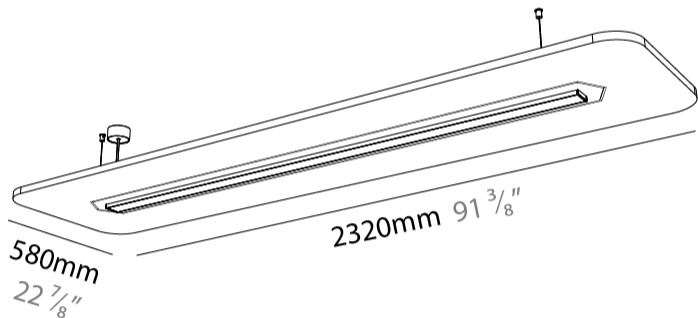

Holder Finish: [SSR / BKV / CWI / CRY / HAB / LAG / UFT / ITA / RUA / RUR / MIC / FTG / MYG / TWT / LOD / PUS / FRO / FUP / KIA / POP / BLS / SPG / MEY / GOH / GUM / CHC / COM / ABZ / JAG](#)

Accent Finish: [OPL / MPM / CMP / BKR / WHR / GCL / WWR / WWL / WDA](#)

Acoustic Finish: [SFW / CYW / SEE / SYN / MTS / PMB / TTN / CYB / STO / DPE / BES / SHB / ARE / ANE / VRD / CRF](#)

Fixture Material: [Acoustic / Aluminum / PMMA](#)

Primary Material: [Acoustic](#)

Cable Details: [2000mm/78 3/4" or 6000mm/236 1/4" Cable, - Transparent](#)

ELECTRICAL

Lamp Type: LED
Input Wattage (W): 73.1
Total Output Wattage (W): 66.3
Dimming: [Non-dimming / DALI Dimming / MATTER Dimming](#)
Driver Included: No
Driver Location: Remote
Driver Class: Class 2
Input Voltage (V): 120 - 277
Upon Request: [0 - 10V Dimming / Phase Dimming](#)

LED

Color Temperature (°K): [2700 / 3000 / 3500 / 4000](#)
Max. Delivered Lumen (lm): Max 10140
Nominal Lumen (lm): Max 12120
CRI: >90 CRI
Lamp Life (hrs): 50000

OPTICAL

RATINGS AND CERTIFICATIONS

Certified By: Certified for North American Standards

© 2026, T 1800-388-3382, F 416-247-9319, www.zaneen.com

Available for International specifications by adding 'INT' at the end of the existing Model #. For assistance on 'custom' specifications, contact zteam@zaneen.com. In a constant effort to supply the best product, we reserve the right to change specifications or materials without notice. The most recent specification sheets are found at zaneen.com