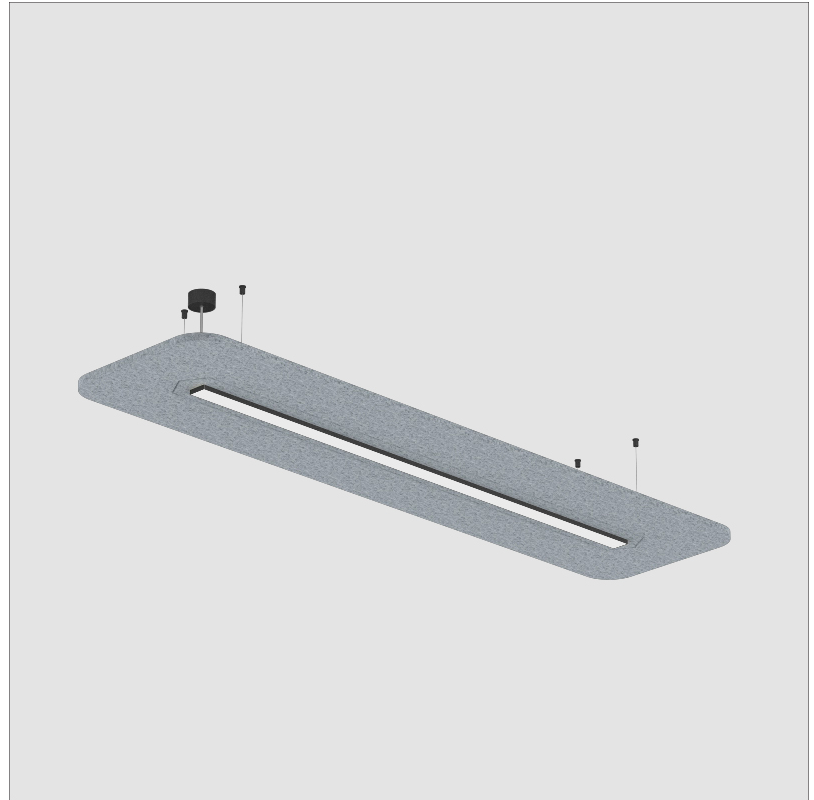

Holder Finish: [SSR / BKV / CWI / CRY / HAB / LAG / UFT / ITA / RUA / RUR / MIC / FTG / MYG / TWT / LOD / PUS / FRO / FUP / KIA / POP / BLS / SPG / MEY / GOH / GUM / CHC / COM / ABZ / JAG](#)

Accent Finish: [OPL / MPM / CMP / BKR / WHR / GCL / WWR / WWL / WDA](#)

Acoustic Finish: [SFW / CYW / SEE / SYN / MTS / PMB / TTN / CYB / STO / DPE / BES / SHB / ARE / ANE / VRD / CRF](#)

Fixture Material: [Acoustic / Aluminum / PMMA](#)

Primary Material: [Acoustic](#)

Cable Details: [2000mm/78 3/4" or 6000mm/236 1/4" Cable, - Transparent](#)

ELECTRICAL

Lamp Type: LED
Input Wattage (W): 73.1
Total Output Wattage (W): 66.3
Dimming: [Non-dimming / DALI Dimming / MATTER Dimming](#)
Driver Included: No
Driver Location: Remote
Driver Class: Class 2
Input Voltage (V): 120 - 277
Upon Request: [0 - 10V Dimming / Phase Dimming](#)

LED

Color Temperature (°K): [2700 / 3000 / 3500 / 4000](#)
Max. Delivered Lumen (lm): Max 10140
Nominal Lumen (lm): Max 12120
CRI: >90 CRI
Lamp Life (hrs): 50000

OPTICAL

RATINGS AND CERTIFICATIONS

Certified By: Certified for North American Standards

© 2026, T 1800-388-3382, F 416-247-9319, www.zaneen.com

Available for International specifications by adding 'INT' at the end of the existing Model #. For assistance on 'custom' specifications, contact zteam@zaneen.com. In a constant effort to supply the best product, we reserve the right to change specifications or materials without notice. The most recent specification sheets are found at zaneen.com